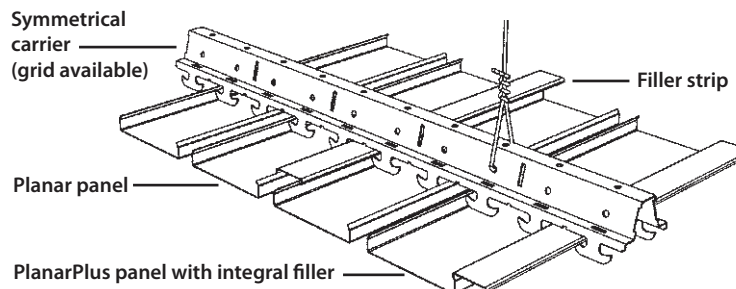

1. ☐ 403 Cherry**
   ☐ 404 Pumpkin Maple**
   ☐ 405 Karri**
   ☐ 406 Walnut**
   ☐ Other

MetalWood™ II Finishes (Panels)*

1. ☐ 650R Maple
   ☐ 653R Oak
   ☐ 651R Cherry
   ☐ 652R Pumpkin Maple
   ☐ 654R Karri
   ☐ 655R Bamboo
   ☐ 656R Walnut

WoodScenes Painted Colors

1. ☐ 800 Lazy Maple
   ☐ 801 Aged Teak
   ☐ 803 Burnished Cherry
   ☐ 804 Sleek Cherry
   ☐ 805 Weathered Oak
   ☐ 806 Barnwood Grey

Surface

1. ☐ Solid

Perforated:

1. ☐ 62R216S (no backer)   ☐ 62R216S (with Acoutex™ acoustical backer)

Profiles 4" (3-1/4" x 5/8")

1. Planar: ☐ Round-edge (Open Reveal)   ☐ Square-edge (Open Reveal)
2. PlanarPlus: ☐ Round-edge (Black integral filler)   ☐ Round-edge (Matching integral filler)
   ☐ Square-edge (Black integral filler)   ☐ Square-edge (Matching integral filler)

2. Filler Strip:

1. Recessed: ☐ 58.01.009.008 (08 Black)   ☐ 58.01.009.xxx (Other Painted Colors)
2. Flush - Planar Round-edge Only: ☐ 58.01.013.xxx (Painted Color _____) (Reflective _____) (Anodized _____)

Profiles

Perforation Pattern

1. **62R216S**
   0.0625" diameter holes
   0.216" lineal centers
   .125" border
   7.8% open area

* MetalWood II finished aluminum panels are constructed from 0.024" base aluminum metal with 0.008" vinyl laminate for a total panel thickness of 0.032"

** Coordinating solid color to match MetalWood® Woodgrain Finishes.